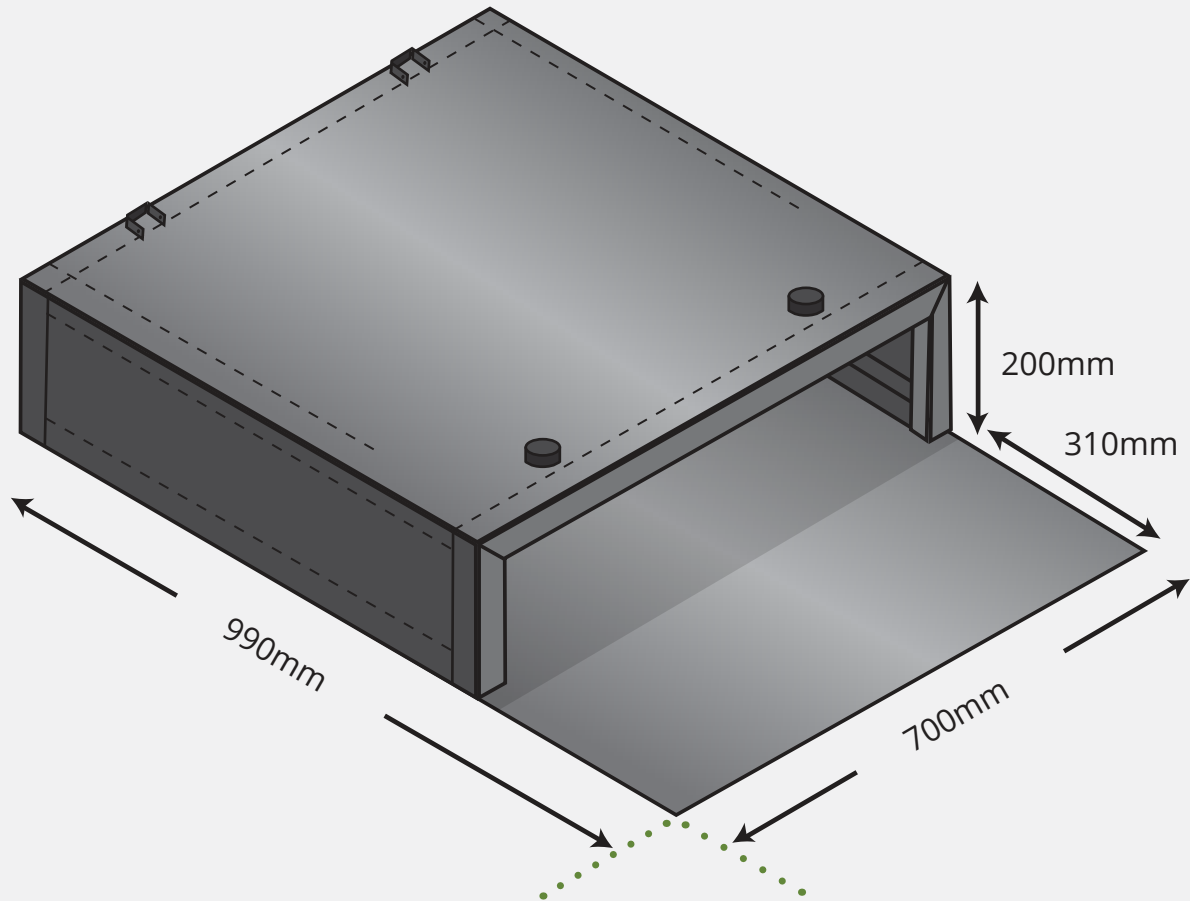

TECHNICAL SPECIFICATIONS

PYRO CLASSIC WOODBENCH

Please note: diagram not to scale