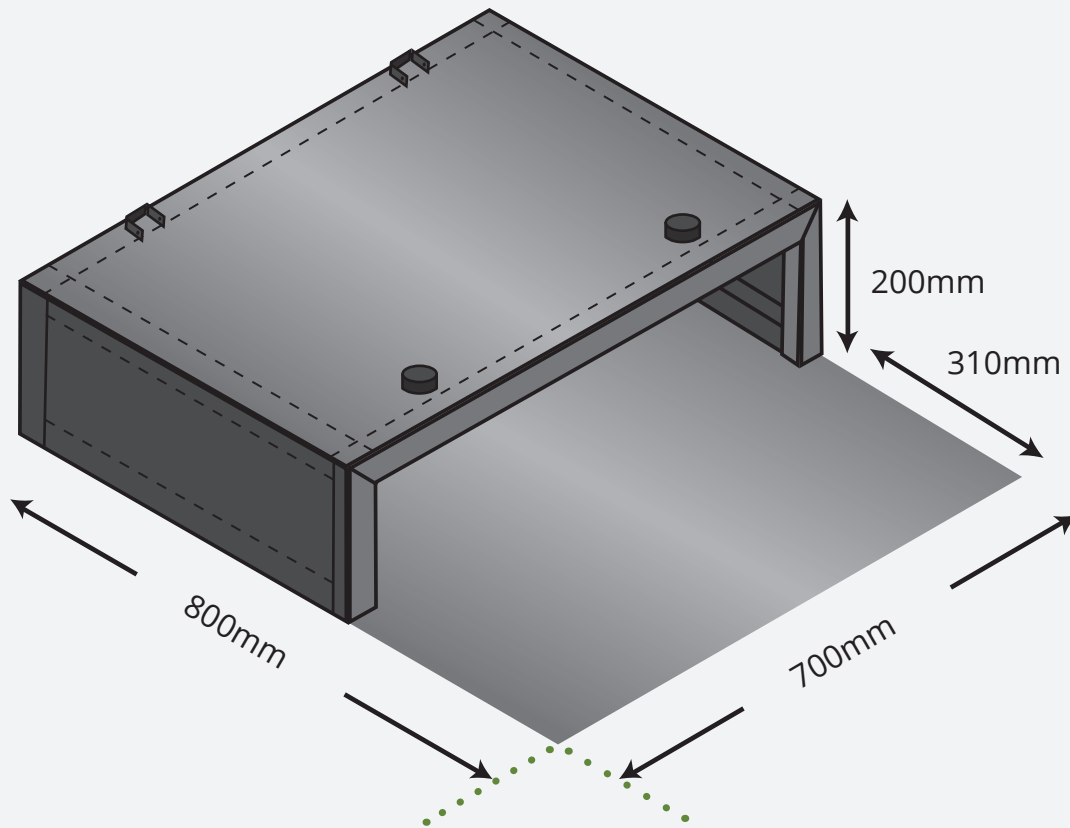

TECHNICAL SPECIFICATIONS

PYRO MINI WOODBENCH

Please note: diagram not to scale